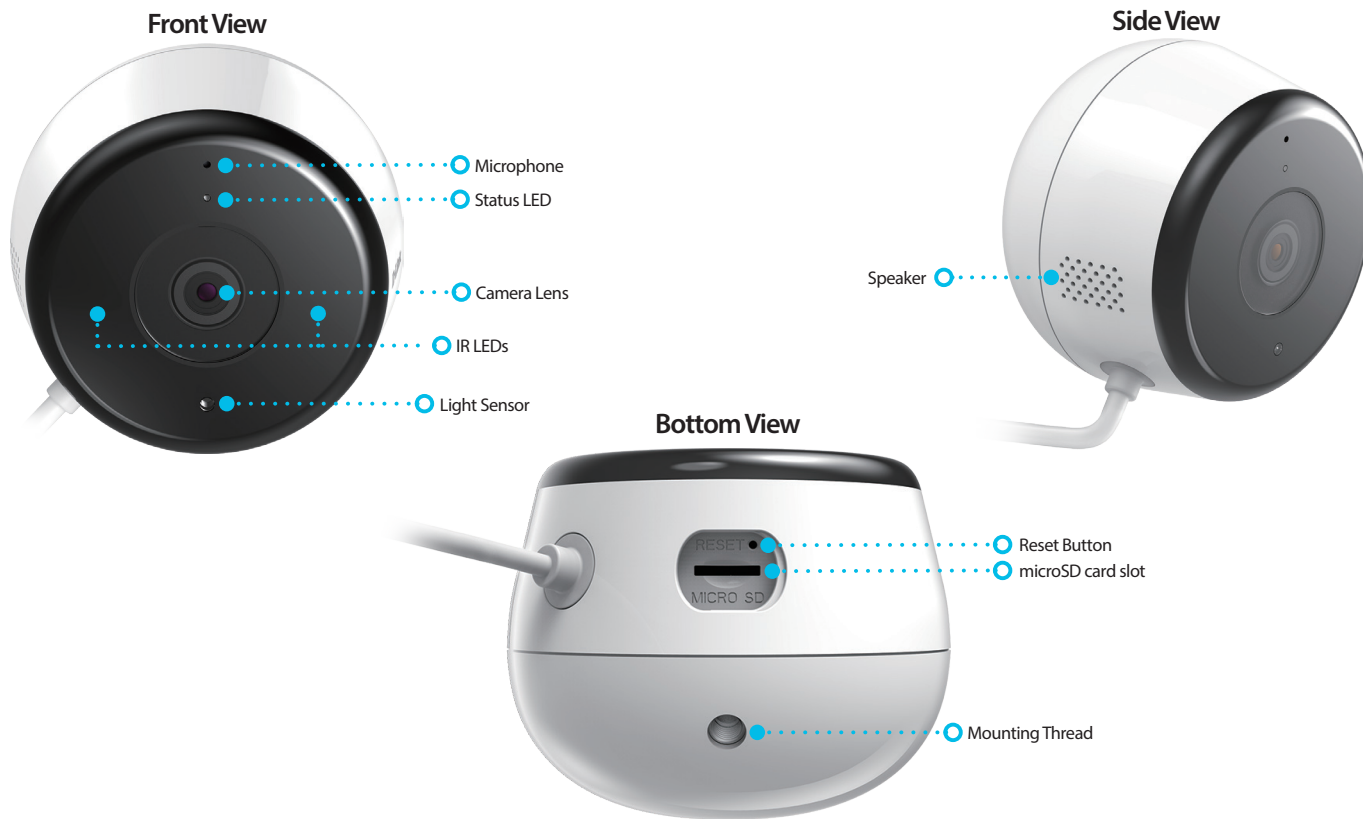

Product Image

Technical Specifications

Camera		
Hardware Profile	• 1/2.7" Progressive CMOS sensor • 23 ft IR illumination distance • Minimum illumination: • B/W (Night Mode), IR LEDs on: 0 lux • Built-in Infrared-Cut Removable (ICR) Filter module • Lens fixed focal length 1/8"	• Aperture F2.4 • Angle of view (16:9): • Horizontal: 117° • Vertical: 59° • Diagonal: 135° • Built-in microphone • Built-in speaker
Image Features	• Configurable image size • Configurable sound level detection	• Configurable motion detection windows
Video Compression	• Simultaneous H.264/MJPEG format compression	• JPEG for still images
Video Resolution	• Main Profile: 1080p (1920 x 1080) at up to 30 fps	• Secondary Profile: 720p (1280 x 720) at up to 15 fps
Audio Support	• MPEG-2 AAC LC	
Network		
Connectivity	• 802.11n/g/b wireless with WPA/WPA2 encryption¹ • Operates on 2.4 GHz band • microSD card slot²	• Single-band 2T2R mode supports a maximum data rate of 150 Mbps (PHY rate) using 20 MHz bandwidth¹ • Bluetooth Low Energy (BLE) 4.0
Network Protocols	• IPv6, IPv4, ARP, TCP/IP, UDP, ICMP • DHCP Client	• HTTPS • Bonjour